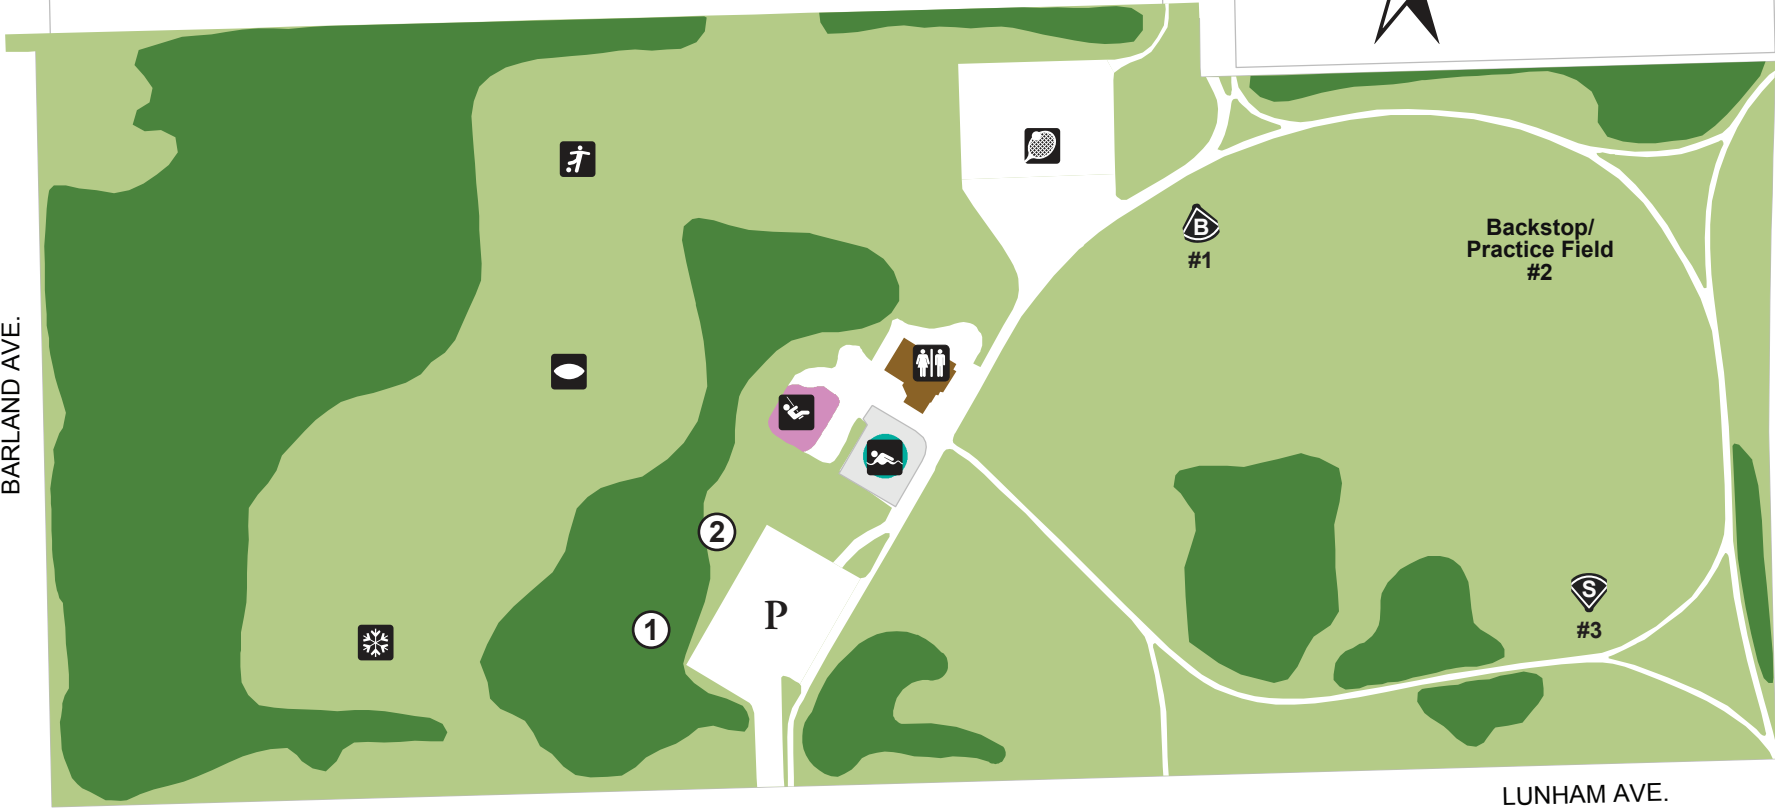

DENTON AVE.

BARLAND AVE.

KINGAN AVE.

LUNHAM AVE.

KINNICKINNIC

**Greene Park**  
4235 S. Lipton Ave.  
St. Francis, WI 53235  
Unit Office: (414) 482-4270

- Park Land
- Shrubs & Trees
- Parking Lot
- Park Building
- Reservable Picnic Area (Tents allowed)
- Restrooms
- Baseball Diamond
- Football Field
- Sledding Hill (in season)
- Soccer Field
- Softball Diamond
- Tennis Courts
- Tot Lot
- Wading Pool